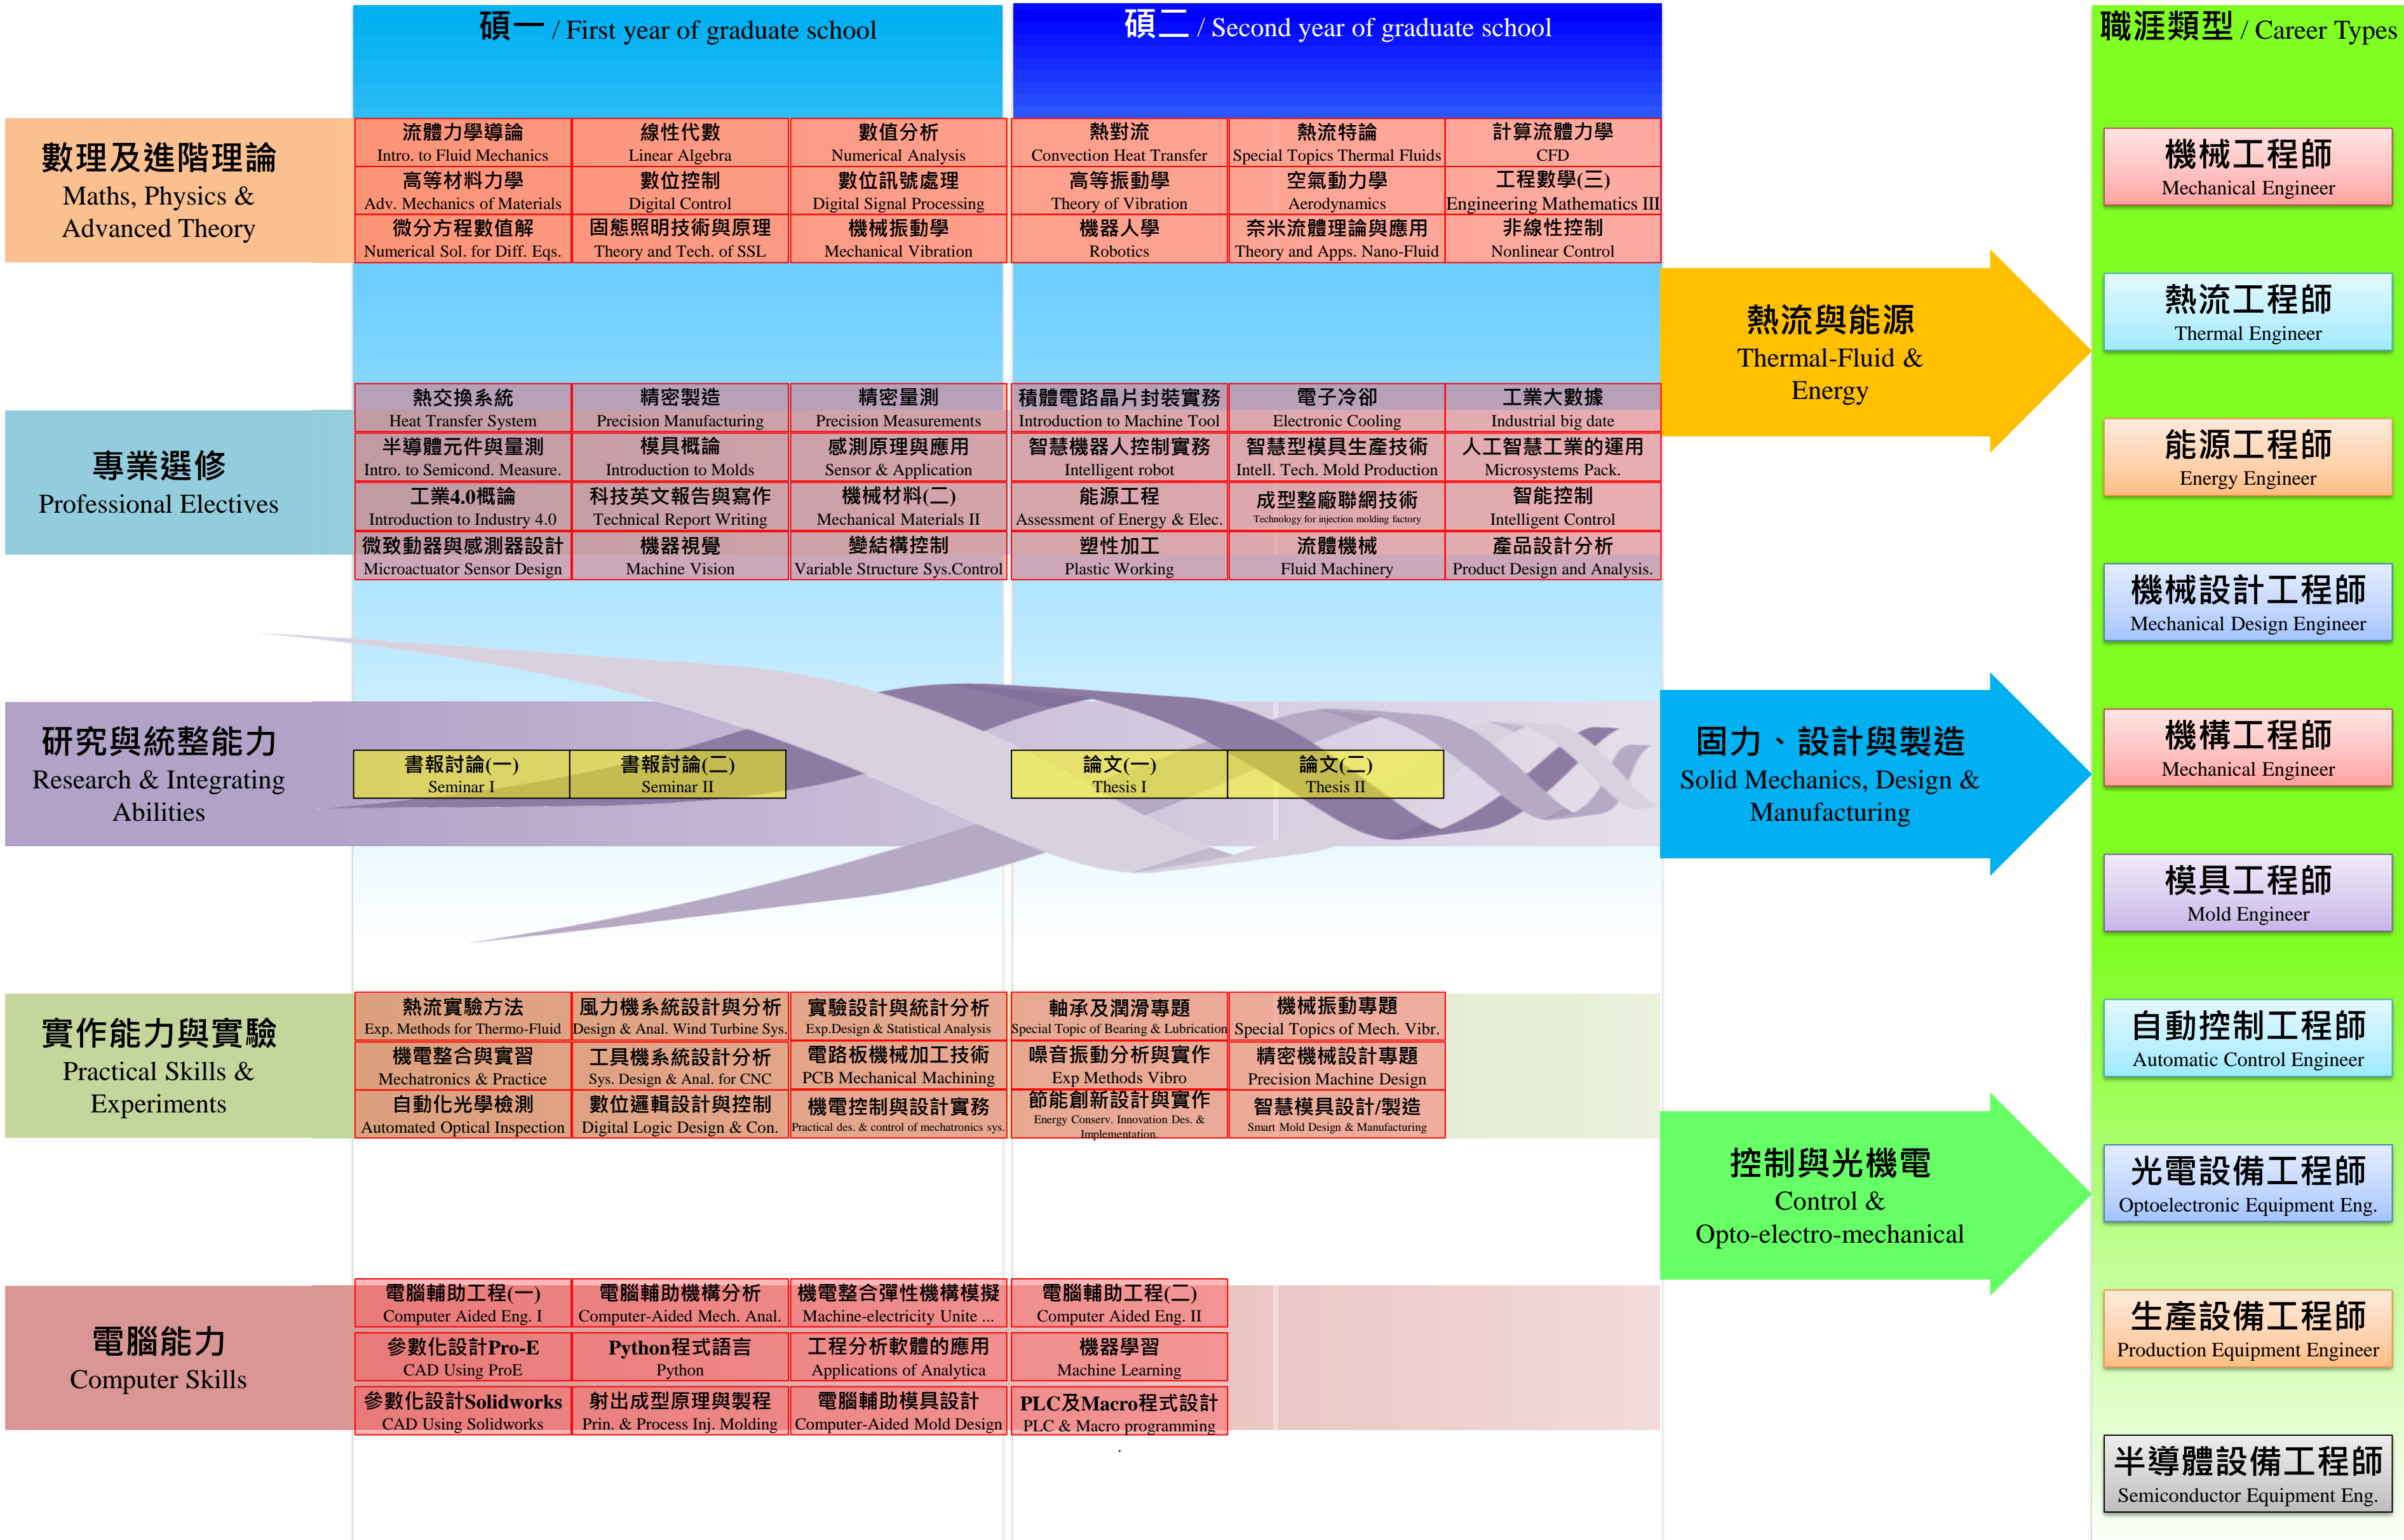

# 中原大學機械工程學系 Department of Mechanical Engineering, CYCU

## 大學部課程地圖 / Undergraduate Curriculum Map

- 機械工程師  
Mechanical Engineer
- 熱流工程師  
Thermal Engineer
- 能源工程師  
Energy Engineer
- 機械設計工程師  
Mechanical Design Engineer
- 機構工程師  
Mechanical Engineer
- 模具工程師  
Mold Engineer
- 自動控制工程師  
Automatic Control Engineer
- 光電設備工程師  
Optoelectronic Equipment Eng.
- 生產設備工程師  
Production Equipment Engineer
- 半導體設備工程師  
Semiconductor Equipment Eng.