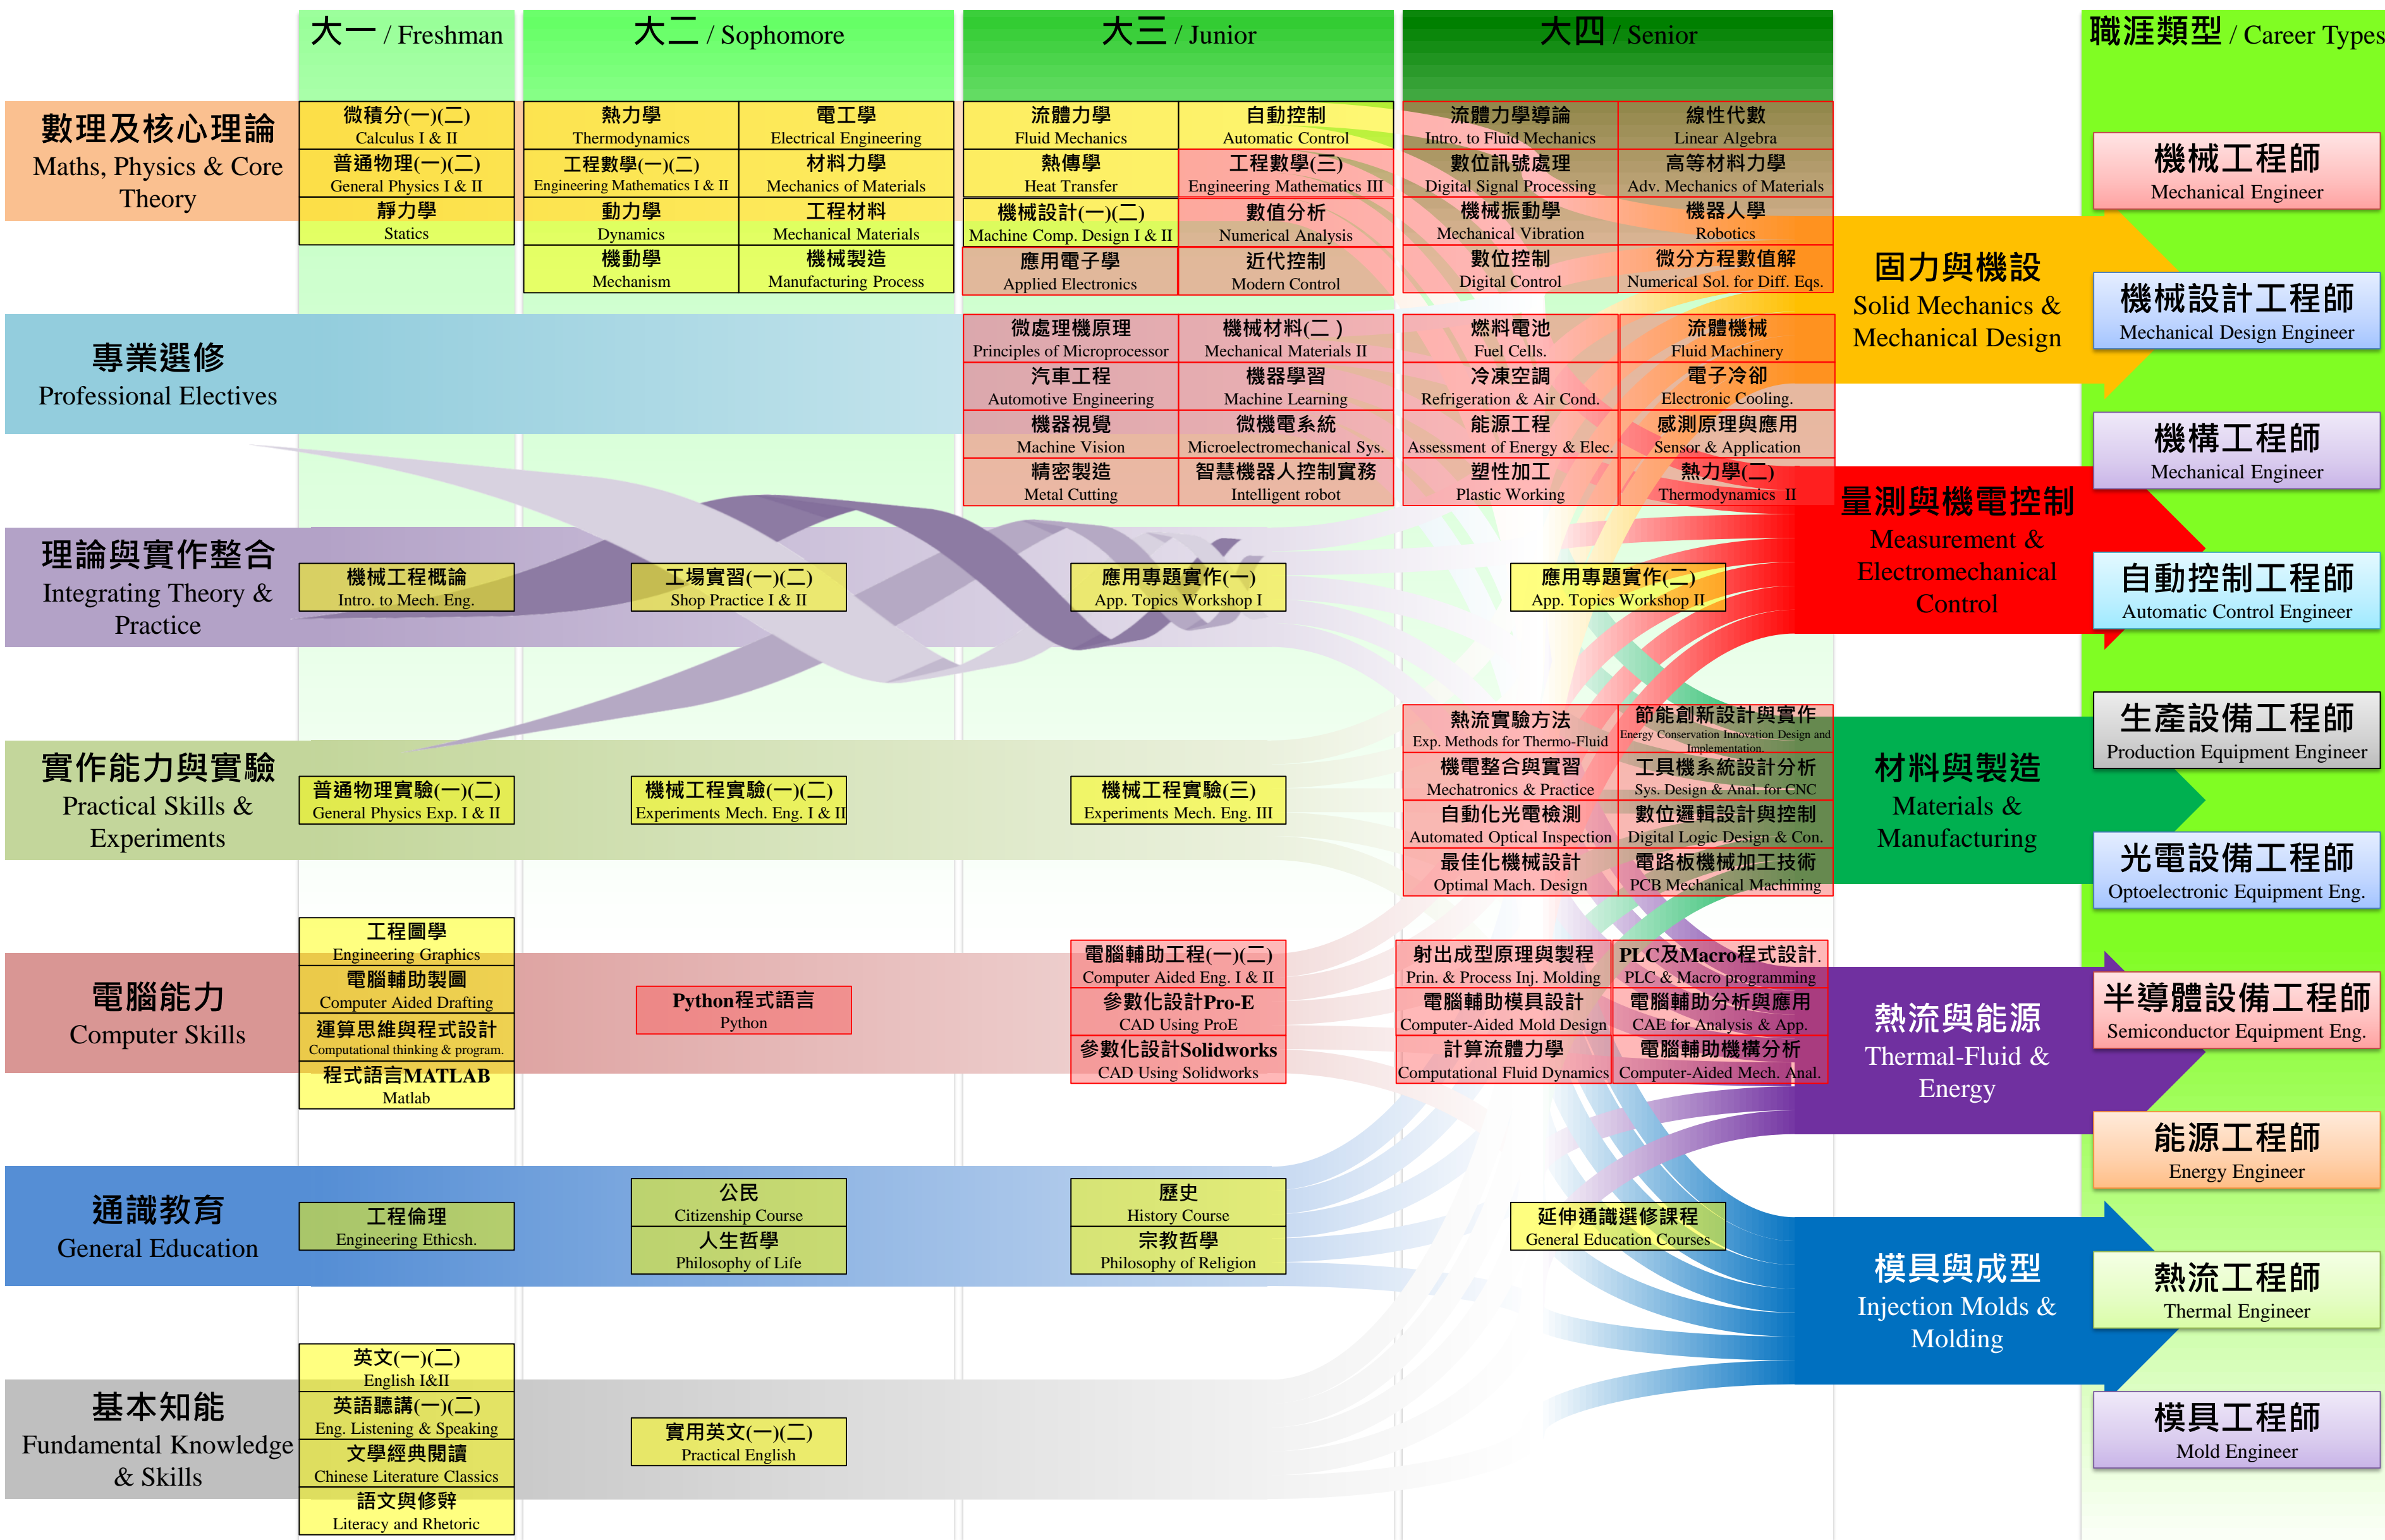

# 中原大學機械工程學系 Department of Mechanical Engineering, CYCU

## 大學部課程地圖 / Undergraduate Curriculum Map

- 機械工程師  
Mechanical Engineer
- 熱流工程師  
Thermal Engineer
- 能源工程師  
Energy Engineer
- 機械設計工程師  
Mechanical Design Engineer
- 機構工程師  
Mechanical Engineer
- 模具工程師  
Mold Engineer
- 自動控制工程師  
Automatic Control Engineer
- 光電設備工程師  
Optoelectronic Equipment Eng.
- 生產設備工程師  
Production Equipment Engineer
- 半導體設備工程師  
Semiconductor Equipment Eng.